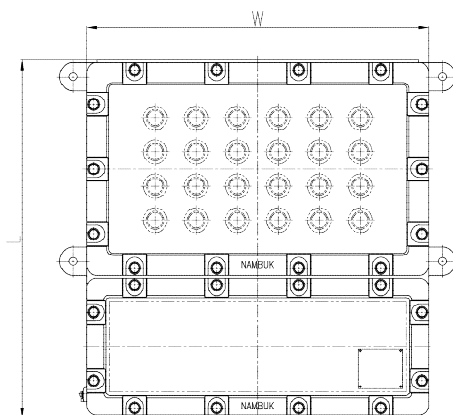

### \* Ordering Information

EGNA - * / *			
① ② ③ ④			
No.	Classification	Symbol	Description
①	Basic Description	EGN	
②	Terminal Box	A	With Terminal Box
③	Gas Group	None	IIB Type
		H	IIB+H2 Type
④	Enclosure Size	20	2 Gang
		30	3 Gang
		40	4 Gang
		50	5 Gang
		60	6 Gang
		90	9 Gang
		100	10 Gang
		150	15 Gang
		180	18 Gang
		240	24 Gang

## \* Dimension

Enclosure	20	30	40	50	60	90	100	150	180	240
W (mm)	100	100	100	100	220	305	220	305	260	500
L (mm)	305	365	407	460	455	455	555	555	655	525