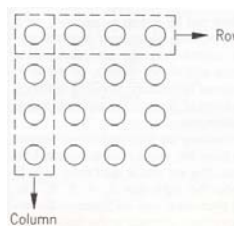

Combination Stations EGN Series

Wet Locations
NEMA 3,3R,4,4X,7,9

❖ Type of Explosion-proof Flameproof (Ex d IIB T6)

© Rating : Max. 250 Volt, Max. 5 Ampere.

❖ Features

- EGN type control station can be easily disassemble main box that is composed of explosion-proof construction and various kind of control unit into Terminal box, and also can be easily assemble.
- We meet customer's requirement by manufacture two type, bracket type and standing type, explosion-proof control station unit.

❖ Standard Materials

- Main box body : Cast aluminum alloy
- Main box cover : Cast aluminum alloy, Die casting Al
- Terminal box : Cast aluminum alloy
- Standing Base : Cast aluminium alloy
- Pole : Steel pipe

❖ Standard Finish

- MUNSELL No. 7.5BG 6/1.5
- If you want another color, contact us please.

❖ Ordering Information

<u>EGNA</u>	<u>2</u>	<u>15</u>
①	②	③

① EGN Combination Stations Type

- EGNA : Standard Type
- EGNF : Factory Sealed Type
  (Without Terminal Box
  in EGNA Type)
- EGNT : Standing Type
  (of EGNA Type)

② Gang number

- 200 Series : 2 Gang
- 300 Series : 3 Gang
- 400 Series : 4 Gang
- 500 Series : 5 Gang
- 600 Series : 6 Gang
- 900 Series : 9 Gang
- 1000 Series : 10 Gang
- 1500 Series : 15 Gang
- 1800 Series : 18 Gang
- 2400 Series : 24 Gang
- 3000 Series : 30 Gang

③ Combination Type

No. of Rows & Columns

TYPES	ROWS	COLUMNS
EGN 200	2	1
EGN 300	3	1
EGN 400	4	1
EGN 500	5	1
EGN 600	3	2
EGN 900	3	3
EGN 1000	5	2
EGN 1500	5	3
EGN 1800	6	3
EGN 2400	4	6
EGN 3000	6	5